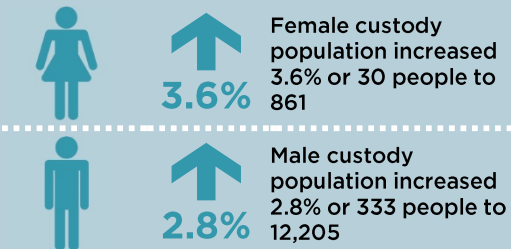

GENDER

Between June 2020 and June 2021