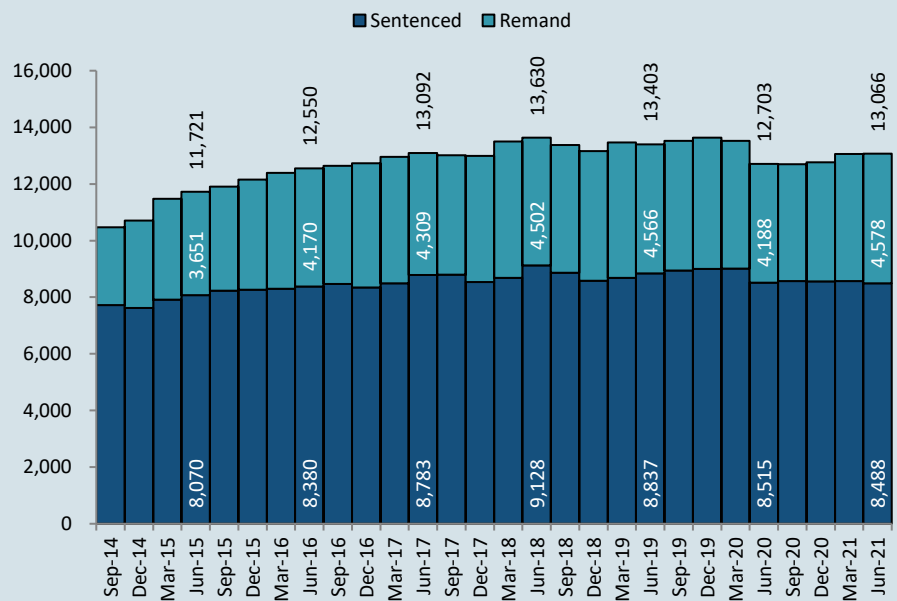

June 2021

PRISON POPULATION

12,703 **13,066**

in June 2020

in June 2021

LEGAL STATUS

Between June 2020 and June 2021

GENDER

Between June 2020 and June 2021

ABORIGINAL OVER-REPRESENTATION*

Between June 2020 and June 2021

*Due to delays in identification of Aboriginal status the number of Aboriginal persons in adult custody is potentially undercounted by up to 2% in more recent months.

QUARTERLY TRENDS

CHANGE IN PRISON NUMBERS BY OFFENCE