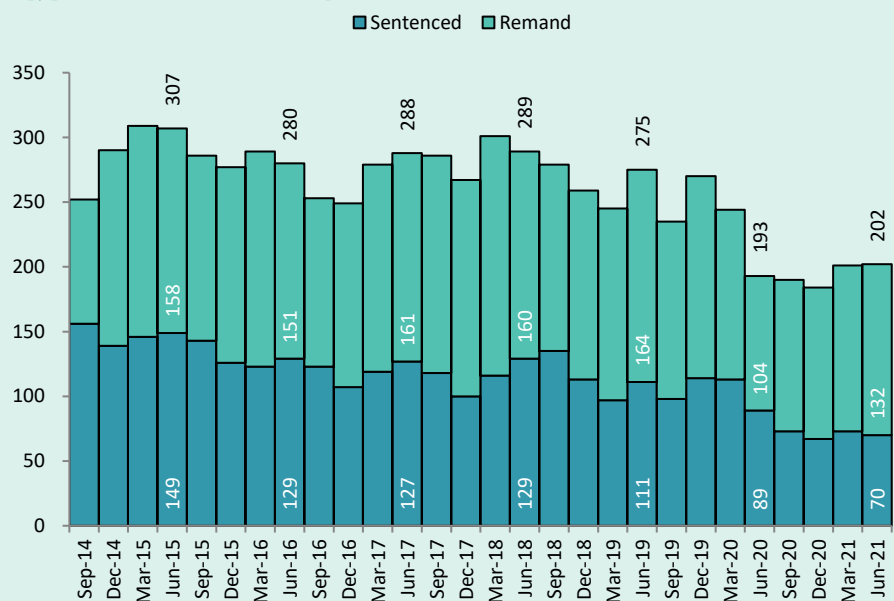

NSW CUSTODY STATISTICS

June 2021

YOUTH DETENTION POPULATION

193

in June 2020

202

in June 2021

CUSTODY STATUS

Between June 2020 and June 2021

GENDER

Between June 2020 and June 2021

ABORIGINAL OVER-REPRESENTATION

Between June 2020 and June 2021

QUARTERLY TRENDS

CHANGE IN YOUTH CUSTODY BY OFFENCE

NSW CUSTODY STATISTICS

June 2021

PRISON POPULATION

12,703 **13,066**

in June 2020

in June 2021

LEGAL STATUS

Between June 2020 and June 2021

GENDER