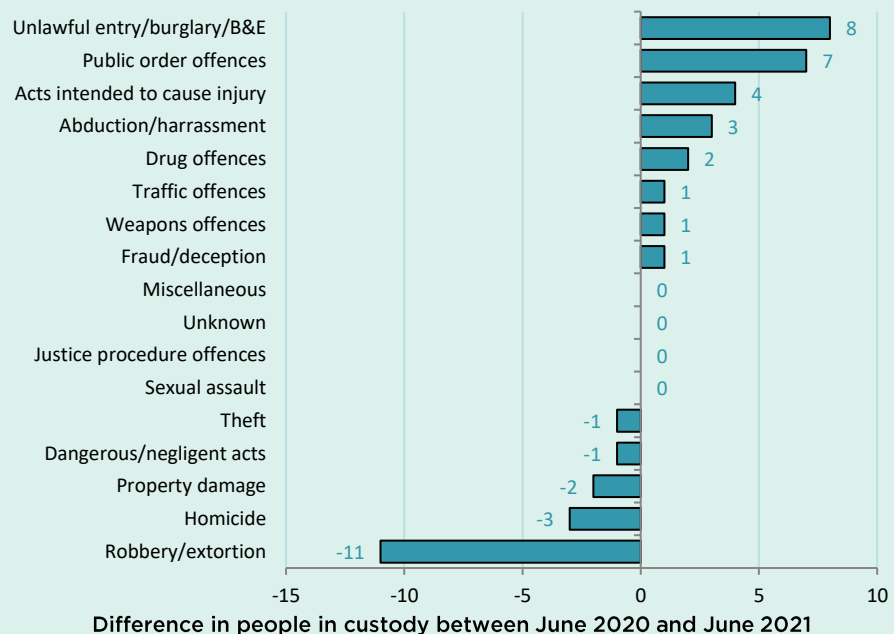

NSW CUSTODY STATISTICS

June 2021

YOUTH DETENTION POPULATION

193

in June 2020

202

in June 2021

CUSTODY STATUS

Between June 2020 and June 2021

GENDER

Between June 2020 and June 2021

ABORIGINAL OVER-REPRESENTATION

Between June 2020 and June 2021

QUARTERLY TRENDS

CHANGE IN YOUTH CUSTODY BY OFFENCE

NSW CUSTODY STATISTICS

June 2021

PRISON POPULATION

12,703 **13,066**

in June 2020

in June 2021

LEGAL STATUS

Between June 2020 and June 2021

GENDER