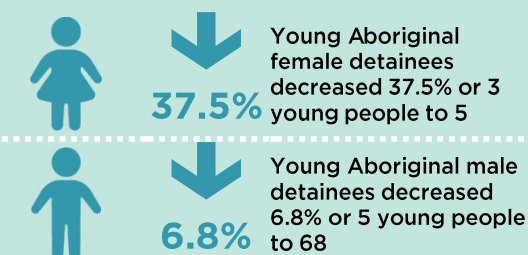

Between June 2020 and June 2021

GENDER

Between June 2020 and June 2021

ABORIGINAL OVER-REPRESENTATION

Between June 2020 and June 2021

QUARTERLY TRENDS

CHANGE IN YOUTH CUSTODY BY OFFENCE

NSW CUSTODY STATISTICS

June 2021

PRISON POPULATION

12,703 **13,066**

in June 2020

in June 2021

LEGAL STATUS

Between June 2020 and June 2021

GENDER