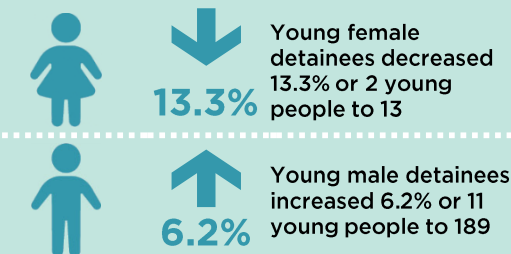

NSW CUSTODY STATISTICS

June 2021

YOUTH DETENTION POPULATION

193

in June 2020

202

in June 2021

CUSTODY STATUS

Between June 2020 and June 2021

GENDER

Between June 2020 and June 2021

ABORIGINAL OVER-REPRESENTATION

Between June 2020 and June 2021

QUARTERLY TRENDS

CHANGE IN YOUTH CUSTODY BY OFFENCE

NSW CUSTODY STATISTICS

June 2021

PRISON POPULATION

12,703 **13,066**

in June 2020

in June 2021

LEGAL STATUS

Between June 2020 and June 2021

GENDER