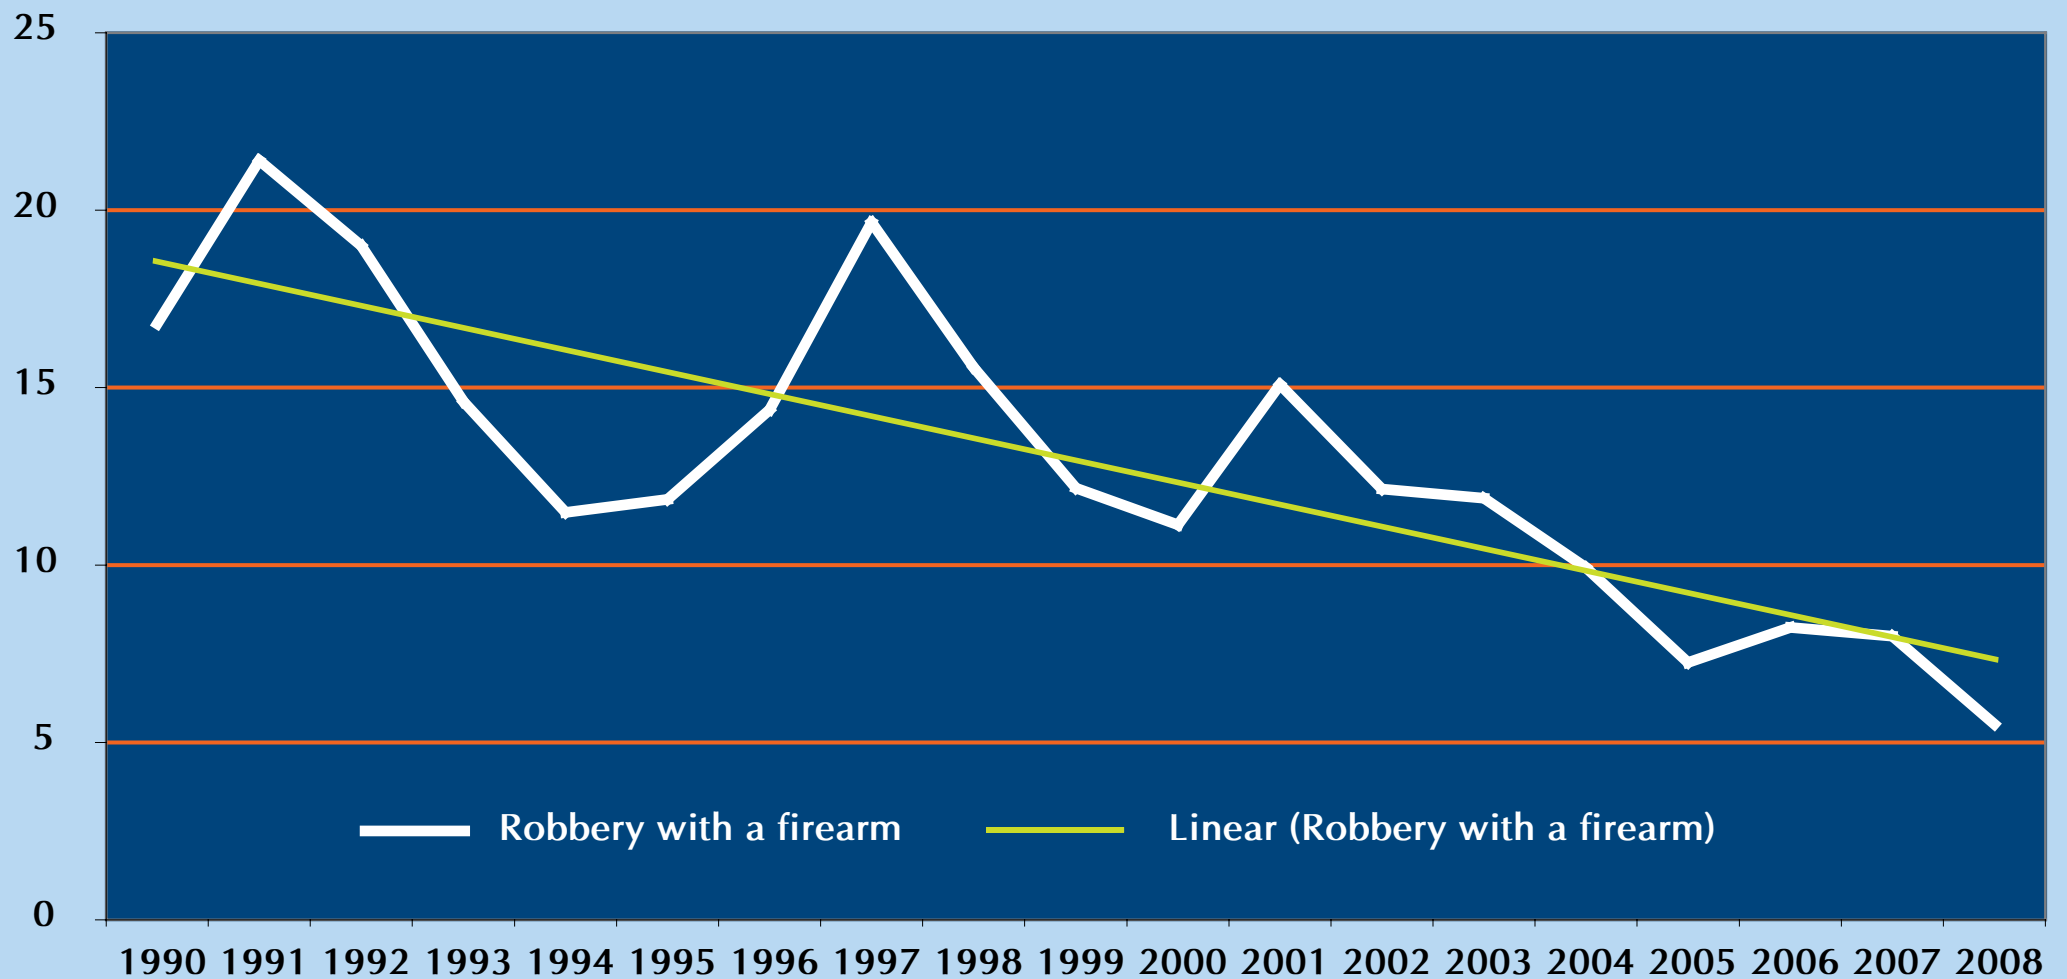

# Trend in robbery with a firearm NSW: 1990 - 2008

Incidents recorded per 100,000 population

Source: NSW Bureau of Crime Statistics and Research